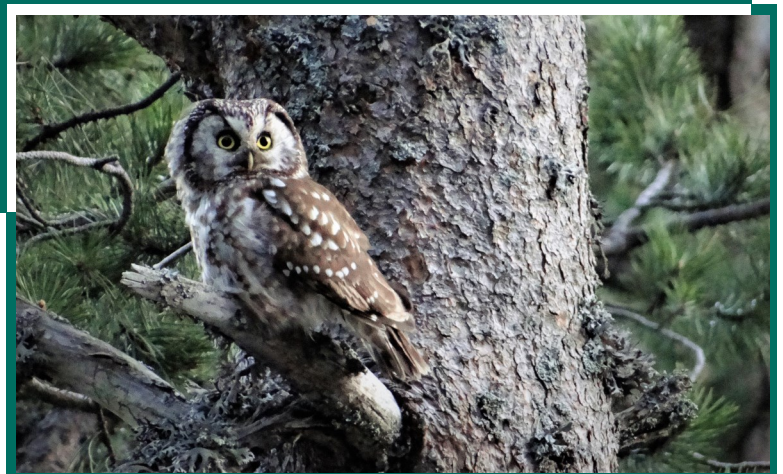

FUN FACTS

- *Aegolius* means "a kind of owl" or "goat" while *funereus* means "mournful".
- Its call is only heard during spring courtship and nesting; a soft bell like sound that is repeated in series.
- The female is much larger than the male and show the most sexual dimorphism of any American owl.
- Ear openings are asymmetrical allowing them to triangulate where sounds are coming from.

If you find an injured or orphaned wild animal in distress, please contact the Calgary Wildlife Rehabilitation Society hotline at **403-214-1312** for tips, instructions and advice, or visit the website for more information www.calgarywildlife.org

Contact Us

11555—85th Street NW, Calgary, AB T3R 1J3
403-214-1312

admin@calgarywildlife.org
calgarywildlife.org

@calgarywildlife
@calgarywildlife
@Calgary_wildlife